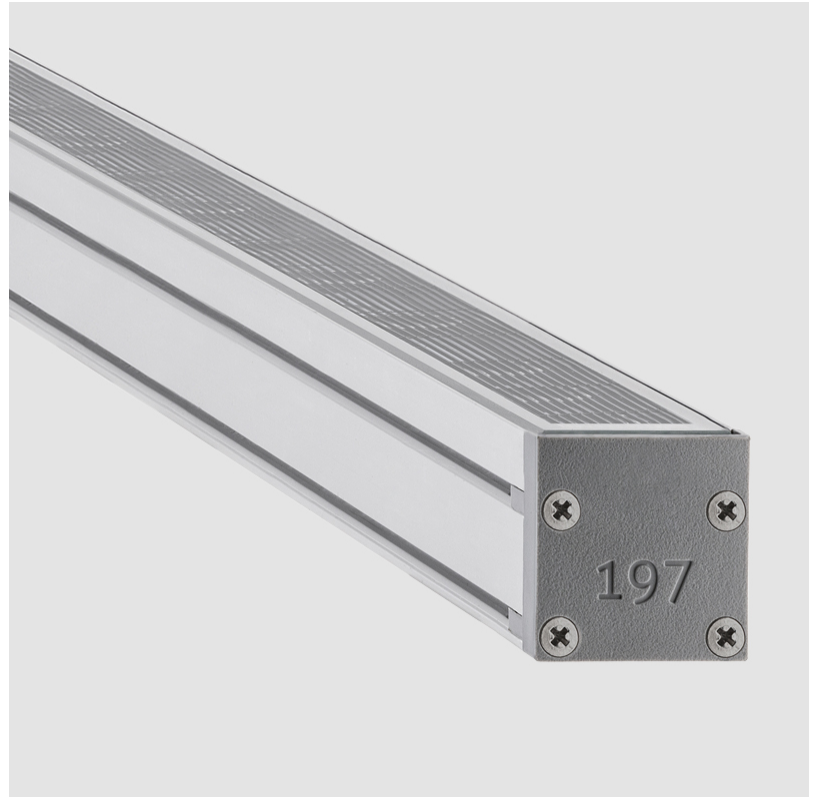

SLASH 30 RECESSED

E12I0055-

base number   Color   Lens
Temperature   Options

1. To build a product code in our configurator select the specify button on the base model # product page
2. To build a manual product code on this datasheet choose from the options listed below in blue font and add the suffix to the base model #

GENERAL

Series: Slash 30
Brand: Unonovesette
Division: Exterior
Mounting Type: Recessed
Mounting Location: In-Ground
Subcategory: Wallwash

PHYSICAL

Shape: Rectangle
Length (mm): 1139
Length (in): 44 ¹³/₁₆"
Width (mm): 30
Width (in): 1 ³/₁₆"
Height (mm): 53.5
Height (in): 2 ¹/₈"
Light Distribution: Adjustable / Direct
Diffuser: Extra clear tempered 6mm
Fixture Finish: ANA
Fixture Material: Extruded Aluminum
Cable Details: IP68 30cm Cable with Easy Lock system

ELECTRICAL

Lamp Type: LED
Input Wattage (W): 64
Total Output Wattage (W): 50
Dimming: Non-Dimmable
Driver Included: No
Driver Location: Remote
Driver Type: Constant Voltage - Universal
Driver Class: Class 2
Input Voltage (V): 120 - 277
Output Voltage (V): 24
Upon Request: Phase Dimming (120Vac only) / 0-10V Dimming

LED

Color Temperature (°K): 2200 / 2700 / 3000 / 4000
Max. Delivered Lumen (lm): 4560 (3000K)
CRI: >90 CRI
Lamp Life (hrs): 100000

OPTICAL

Optic°: 12 / 21 / 31 / 46 / 13x36
Adjustability: Tilt ±20°

RATINGS AND CERTIFICATIONS

Certified By: Certified for North American Standards
IP rating: IP67
IK Rating: IK06