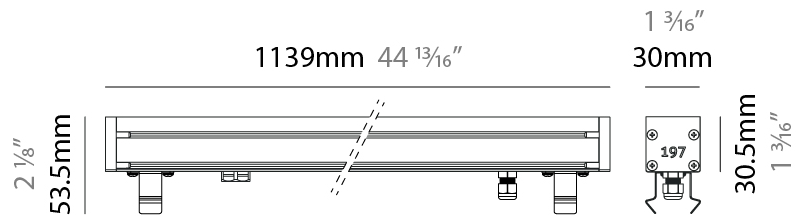

SLASH 30 RECESSED

E12I0062-

base number   Color   Lens
Temperature   Options

1. To build a product code in our configurator select the specify button on the base model # product page
2. To build a manual product code on this datasheet choose from the options listed below in blue font and add the suffix to the base model #

GENERAL

Series: Slash 30
Brand: Unonovesette
Division: Exterior
Mounting Type: Recessed
Mounting Location: In-Ground
Subcategory: Wallwash

PHYSICAL

Shape: Rectangle
Length (mm): 1139
Length (in): 44 ¹³/₁₆
Width (mm): 30
Width (in): 1 ³/₁₆
Height (mm): 53.5
Height (in): 2 ¹/₈
Light Distribution: Adjustable / Direct
Diffuser: Extra clear tempered 6mm
Fixture Finish: ANA
Fixture Material: Extruded Aluminum
Cable Details: IP68 30cm Cable with Easy Lock system

ELECTRICAL

Lamp Type: LED
Input Wattage (W): 16.71
Total Output Wattage (W): 13.05
Dimming: 1-10V Dimming
Driver Included: No
Driver Location: Remote
Driver Type: Constant Voltage - Universal
Driver Class: Class 2
Housing: ENCP9
Input Voltage (V): 120 - 277
Output Voltage (V): 24
Upon Request: Phase Dimming (120Vac only)

LED

Color Temperature (°K): 2200 / 2700 / 3000 / 4000
Max. Delivered Lumen (lm): 1260 (3000K)
CRI: >90 CRI
Lamp Life (hrs): 100000

OPTICAL

Optic°: 12 / 21 / 31 / 46 / 13x36
Adjustability: Tilt ±20°

RATINGS AND CERTIFICATIONS

Certified By: Certified for North American Standards
IP rating: IP67
IK Rating: IK06