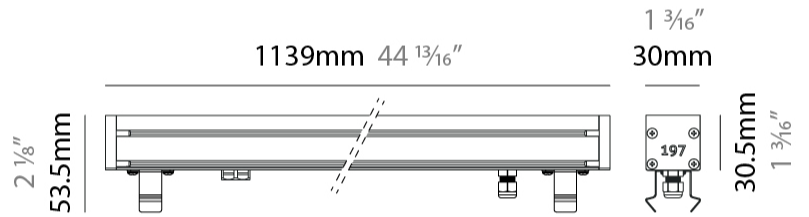

SLASH 30 RECESSED

E12I0054- -

base number   Color   Lens
Temperature   Options

1. To build a product code in our configurator select the specify button on the base model # product page
2. To build a manual product code on this datasheet choose from the options listed below in blue font and add the suffix to the base model #

GENERAL

Series: Slash 30
Brand: Unonovesette
Division: Exterior
Mounting Type: Recessed
Mounting Location: In-Ground
Subcategory: Wallwash

PHYSICAL

Shape: Rectangle
Length (mm): 1139
Length (in): 44 ¹³/₁₆"
Width (mm): 30
Width (in): 1 ³/₁₆"
Height (mm): 53.5
Height (in): 2 ¹/₈"
Light Distribution: Adjustable / Direct
Diffuser: Extra clear tempered 6mm
Fixture Finish: ANA
Fixture Material: Extruded Aluminum
Cable Details: IP68 30cm Cable with Easy Lock system

ELECTRICAL

Lamp Type: LED
Input Wattage (W): 30.5
Total Output Wattage (W): 23.88
Dimming: Non-Dimmable
Driver Included: No
Driver Location: Remote
Driver Type: Constant Voltage - Universal
Driver Class: Class 2
Input Voltage (V): 120 - 277
Output Voltage (V): 24
Upon Request: Phase Dimming (120Vac only) / 0-10V Dimming

LED

Color Temperature (°K): 2200 / 2700 / 3000 / 4000
Max. Delivered Lumen (lm): 2520 (3000K)
CRI: >90 CRI
Lamp Life (hrs): 100000

OPTICAL

Optic°: 12 / 21 / 31 / 46 / 13x36
Adjustability: Tilt ±20°

RATINGS AND CERTIFICATIONS

Certified By: Certified for North American Standards
IP rating: IP67
IK Rating: IK06